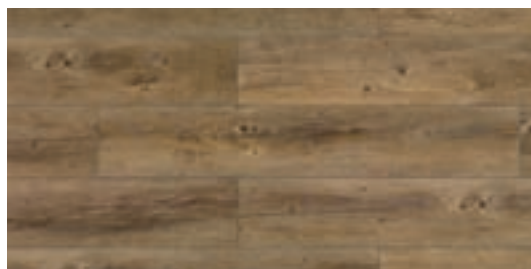

0359 Wild Oak © 15.2 x 91.4 cm
A 15.2 x 91.4 cm