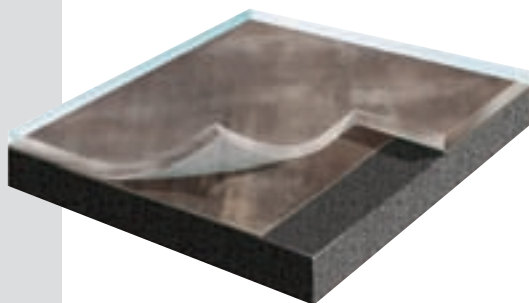

Their overall thickness is 2.5mm.

INSIGHT

- ▶ **INSIGHT** is designed for medium and high traffic wear.
- ▶ A large palett of Wood and Mineral designs.
- ▶ Low maintenance due to Polyurethane surface treatment (**PUR**).