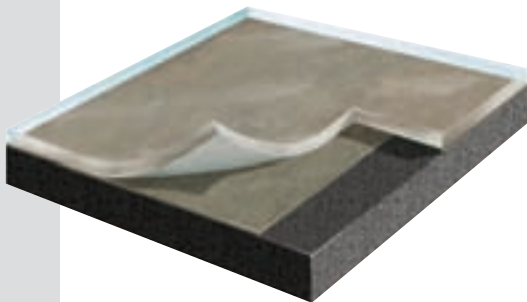

▶ CREATION MINERAL / DESIGN / ARTLINE MINERAL

ARTLINE WOOD AND MINERAL are synthetic, decorative, flexible, antistatic, abrasion group T floorcoverings available in tile or plank form.

They consist of a transparent wearlayer 0.3mm thick, a design film and a compact underlayer.

They are compressed and grained at high pressure. They benefit from polyurethane surface treatment (PUR), making maintenance easier and eliminating the need for initial polishes.

Their overall thickness is 2mm.